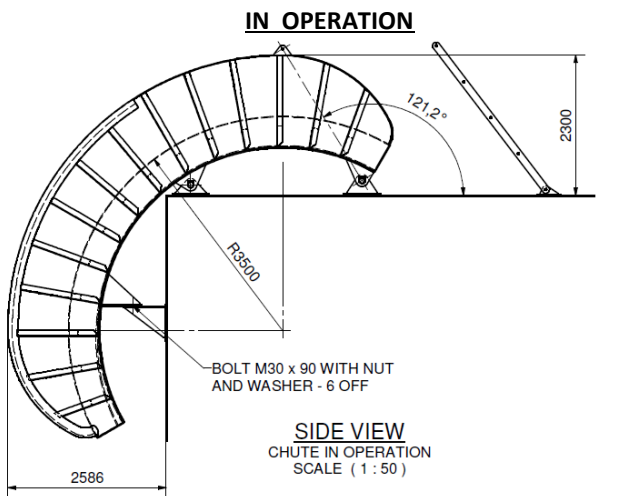

CHUTE R350

Specifications	
Radius	350cm
Gutter opening	150 cm
Bottom opening	480 cm
Overall width	514 cm
Overall length (laid position)	750 cm
Capacity	15 t
Angle coverage	180°
Weight in air	9.1t
Material	S355
Material grade	355 Mpa
Lifting	4x lifting points