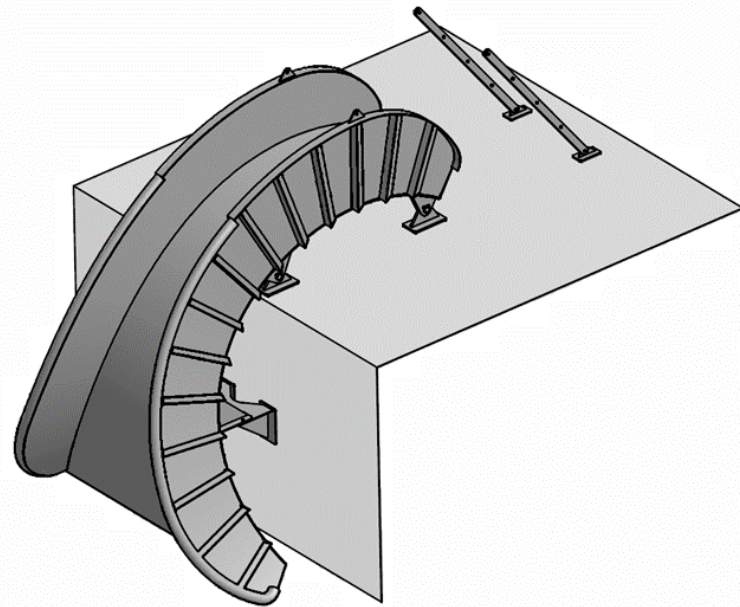

CHUTE R350

Specifications	
Radius	350cm
Gutter opening	150 cm
Bottom opening	480 cm
Overall width	514 cm
Overall length (laid position)	750 cm
Capacity	15 t
Angle coverage	180°
Weight in air	9.1t
Material	S355
Material grade	355 Mpa
Lifting	4x lifting points